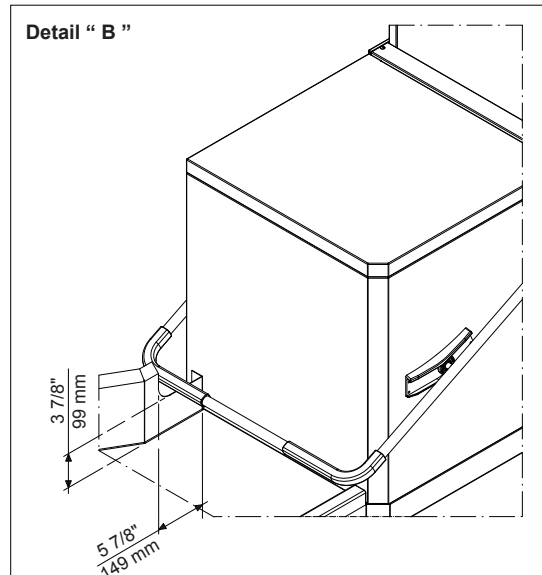

Recommended table connection

All tables must be connected to the dishwashing units according to local regulations and industry standards which may differ from the recommendations herein suggested. Electrolux Professional is not liable for any failure in complying with local design standards.

Doc Nr : 59566BF00