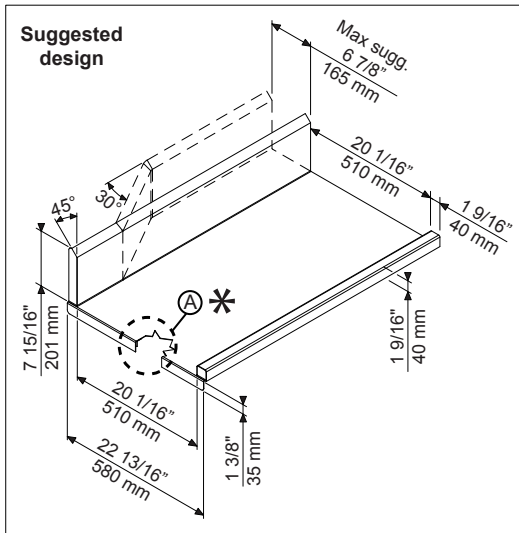

Recommended table connection

All tables must be connected to the dishwashing units according to local regulations and industry standards which may differ from the recommendations herein suggested. Electrolux Professional is not liable for any failure in complying with local design standards.

Doc Nr : 59566BF00