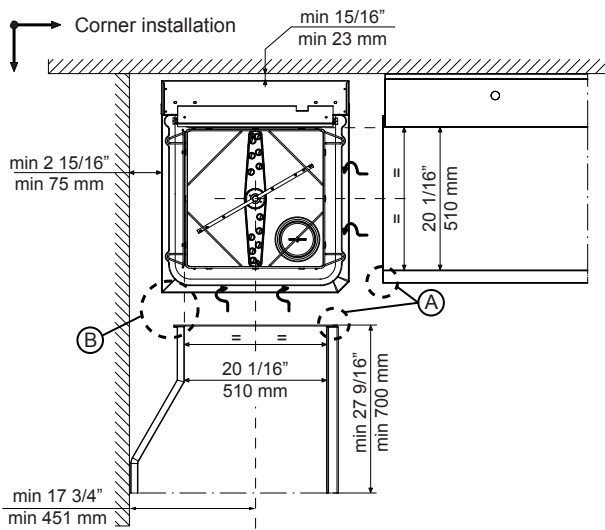

Recommended table connection

All tables must be connected to the dishwashing units according to local regulations and industry standards which may differ from the recommendations herein suggested. Electrolux Professional is not liable for any failure in complying with local design standards.

Doc Nr : 59566BF00