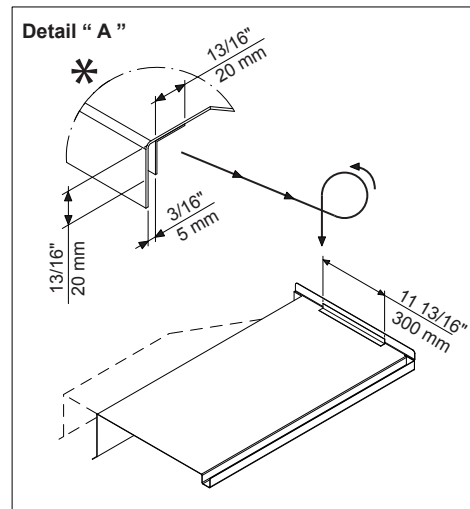

Recommended table connection

All tables must be connected to the dishwashing units according to local regulations and industry standards which may differ from the recommendations herein suggested. Electrolux Professional is not liable for any failure in complying with local design standards.

Doc Nr : 59566BF00