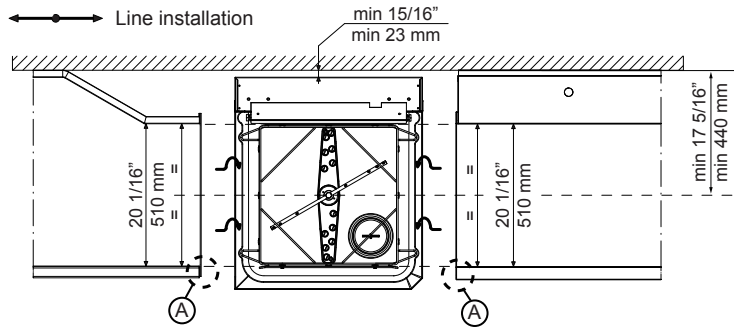

Recommended table connection

All tables must be connected to the dishwashing units according to local regulations and industry standards which may differ from the recommendations herein suggested. Electrolux Professional is not liable for any failure in complying with local design standards.

Doc Nr : 59566BF00